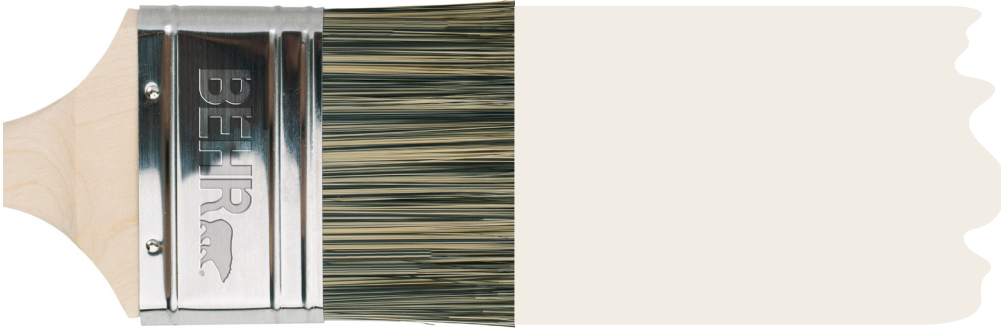

HARBOR BAY HOA

COLOR BOOK - WOODBRIDGE HOA SCHEME 32

GARAGE DOOR TRIM, WINDOW
TRIM
PPU7-12 SILKY WHITE