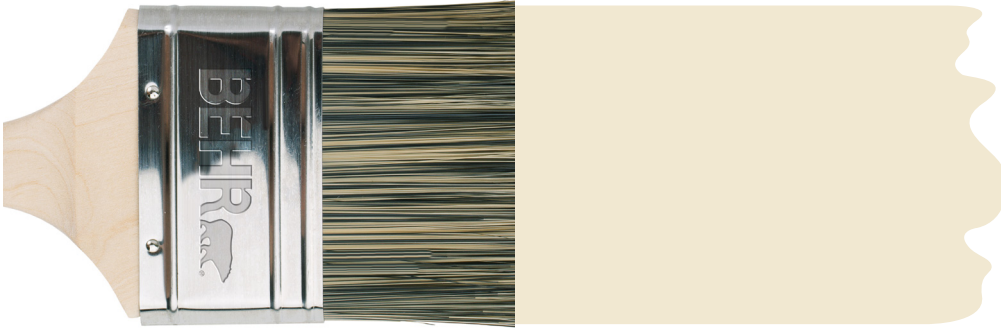

HARBOR BAY HOA

COLOR BOOK - WOODBRIDGE HOA SCHEME 19

WINDOW TRIM
BWC-16 ANCIENT IVORY