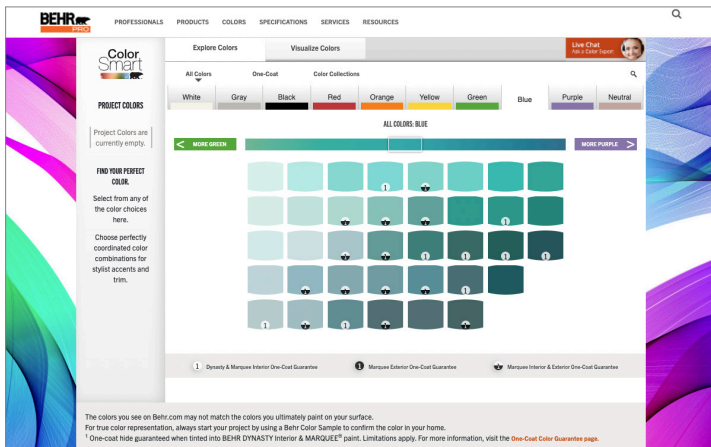

LANTERN BAY HOA

Color Book

Made exclusively by
Behr Process Corporation | Professional Products & Services.
4/2024

COLOR OPTIONS

COLOR BOOK

BehrPro.com

Browse our technical library, take advantage of our online tools, and learn how Behr provides Pro Pricing, Direct to Pro, and Factory Tinting services.

Behr.com

Explore color possibilities with ColorSmart by Behr® and PAINT YOUR PLACE™, keep updated on the latest color trends, and even order samples online.

Visit ColorSmart by Behr® in-store or at behr.com to create beautifully coordinated color palettes and visualize your selections in a room setting.

Subscribe to Paint Your Place™ and paint your own room images with any of the colors available through ColorSmart by Behr®.

Made exclusively by
Behr Process Corporation | Professional Products & Services.
4/2024