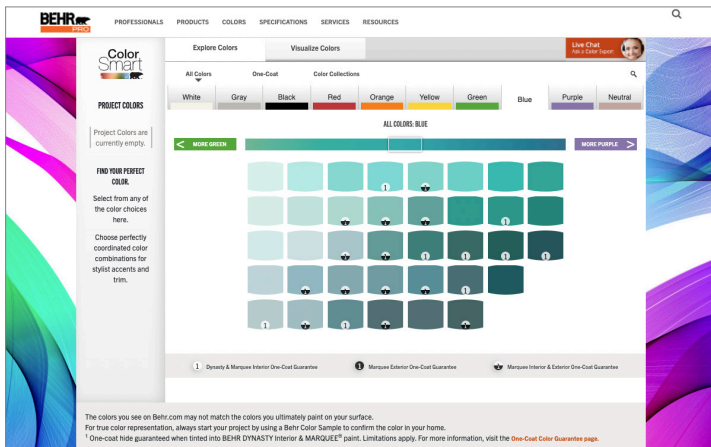

HEADLANDS HOA

Color Book

Made exclusively by
Behr Process Corporation | Professional Products & Services.
4/2024

COLOR OPTIONS

COLOR BOOK

BehrPro.com

Browse our technical library, take advantage of our online tools, and learn how Behr provides Pro Pricing, Direct to Pro, and Factory Tinting services.

Behr.com

Explore color possibilities with ColorSmart by Behr® and PAINT YOUR PLACE™, keep updated on the latest color trends, and even order samples online.

Visit ColorSmart by Behr® in-store or at behr.com to create beautifully coordinated color palettes and visualize your selections in a room setting.

Subscribe to Paint Your Place™ and paint your own room images with any of the colors available through ColorSmart by Behr®.

Made exclusively by
Behr Process Corporation | Professional Products & Services.
4/2024