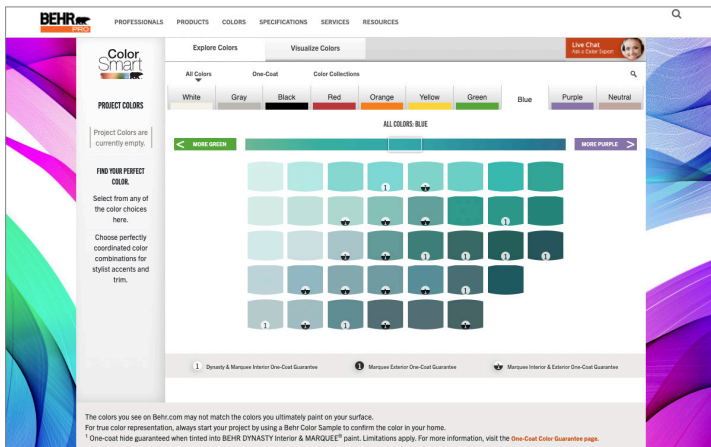

# COLOR OPTIONS

## COLOR BOOK

### Behr.com

Explore color possibilities with ColorSmart by Behr® and PAINT YOUR PLACE™, keep updated on the latest color trends, and even order samples online.

Visit ColorSmart by Behr® in-store or at behr.com to create beautifully coordinated color palettes and visualize your selections in a room setting.